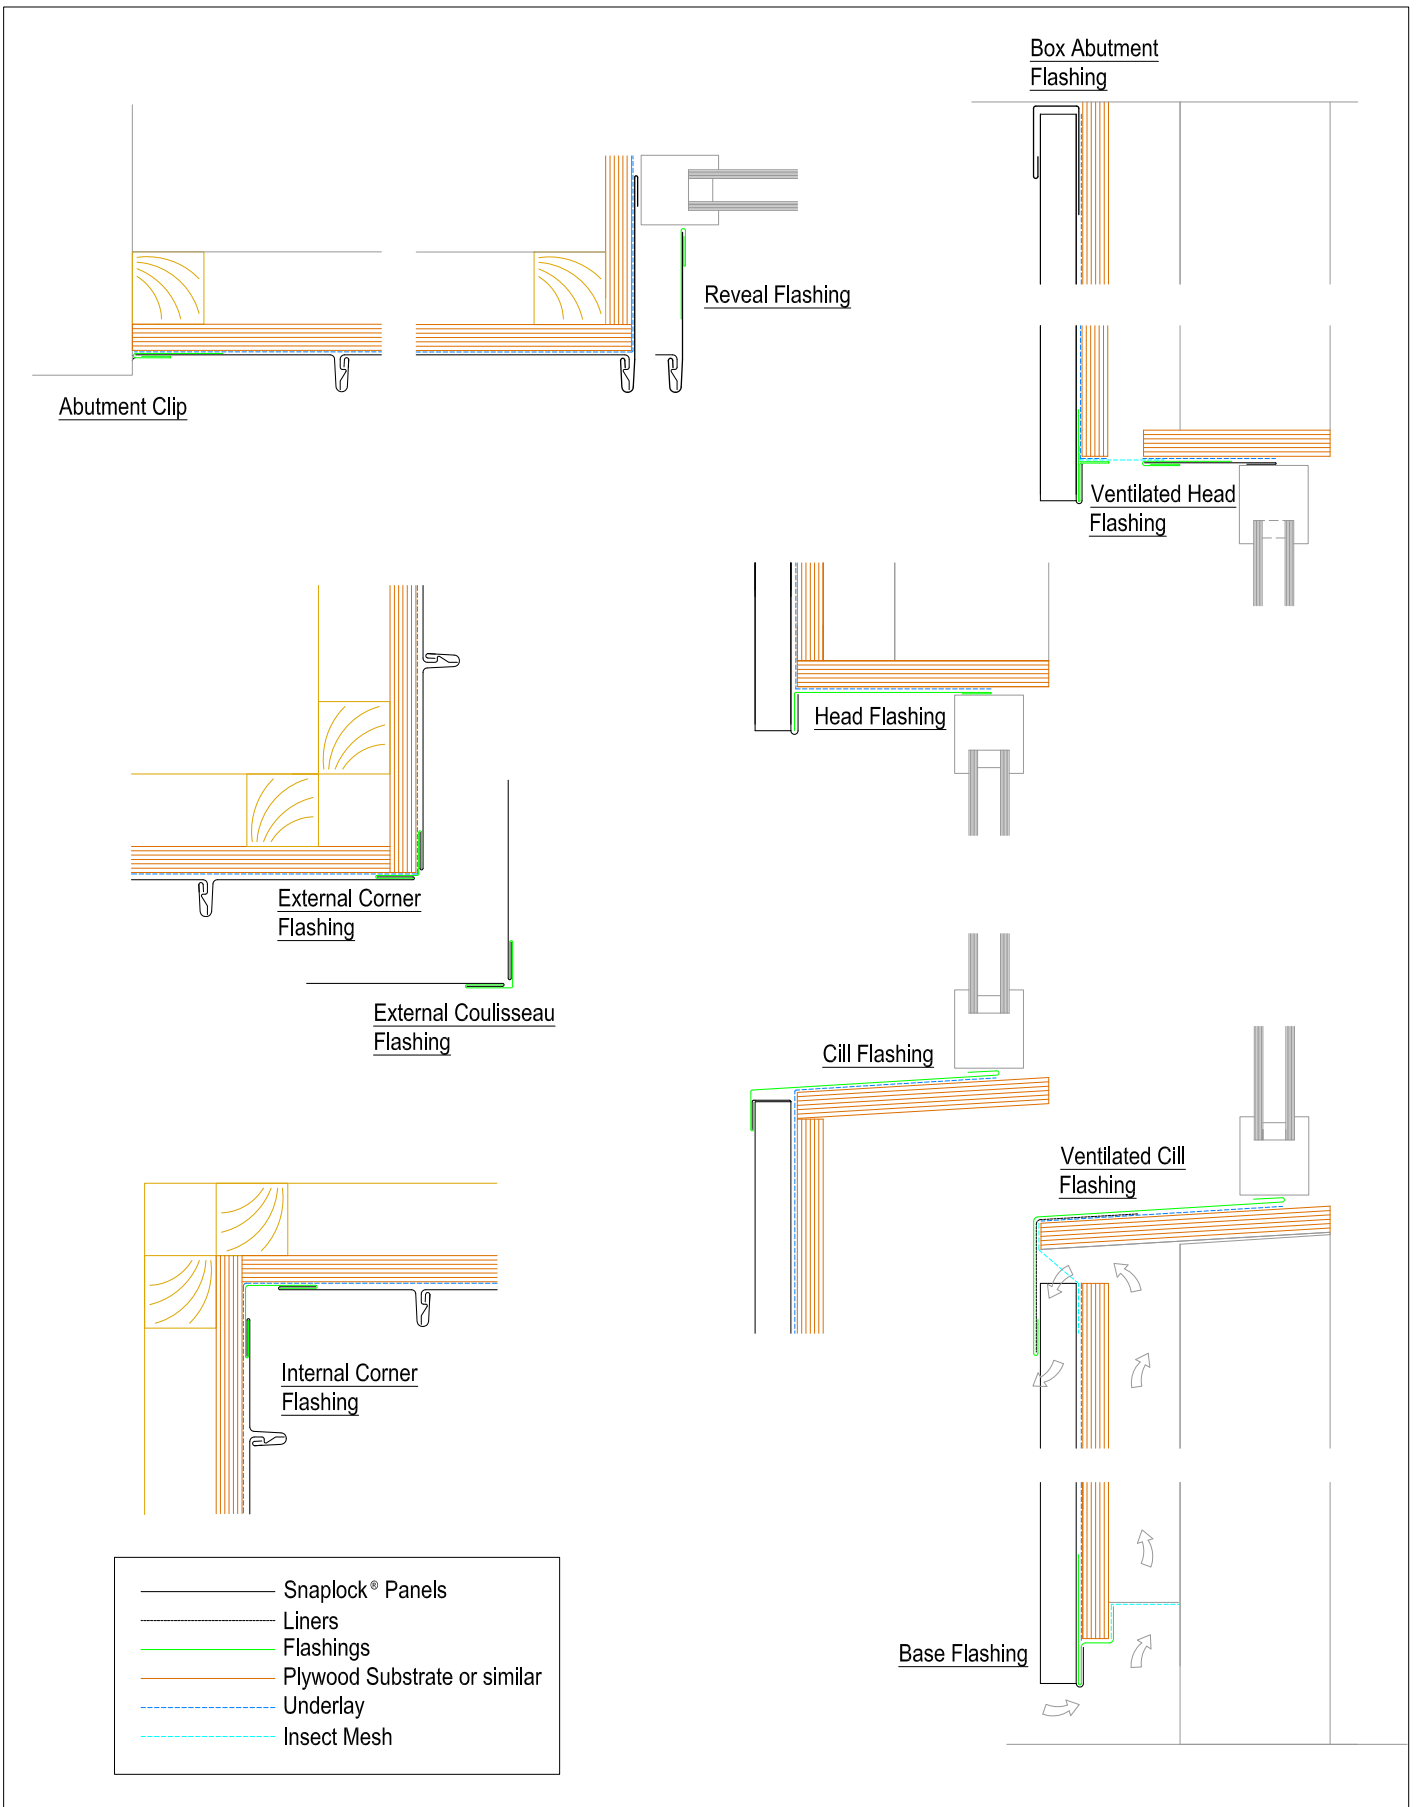

Facade Details

A range of complimentary flashings for the Snaplock® system are available to order.

Roof Details